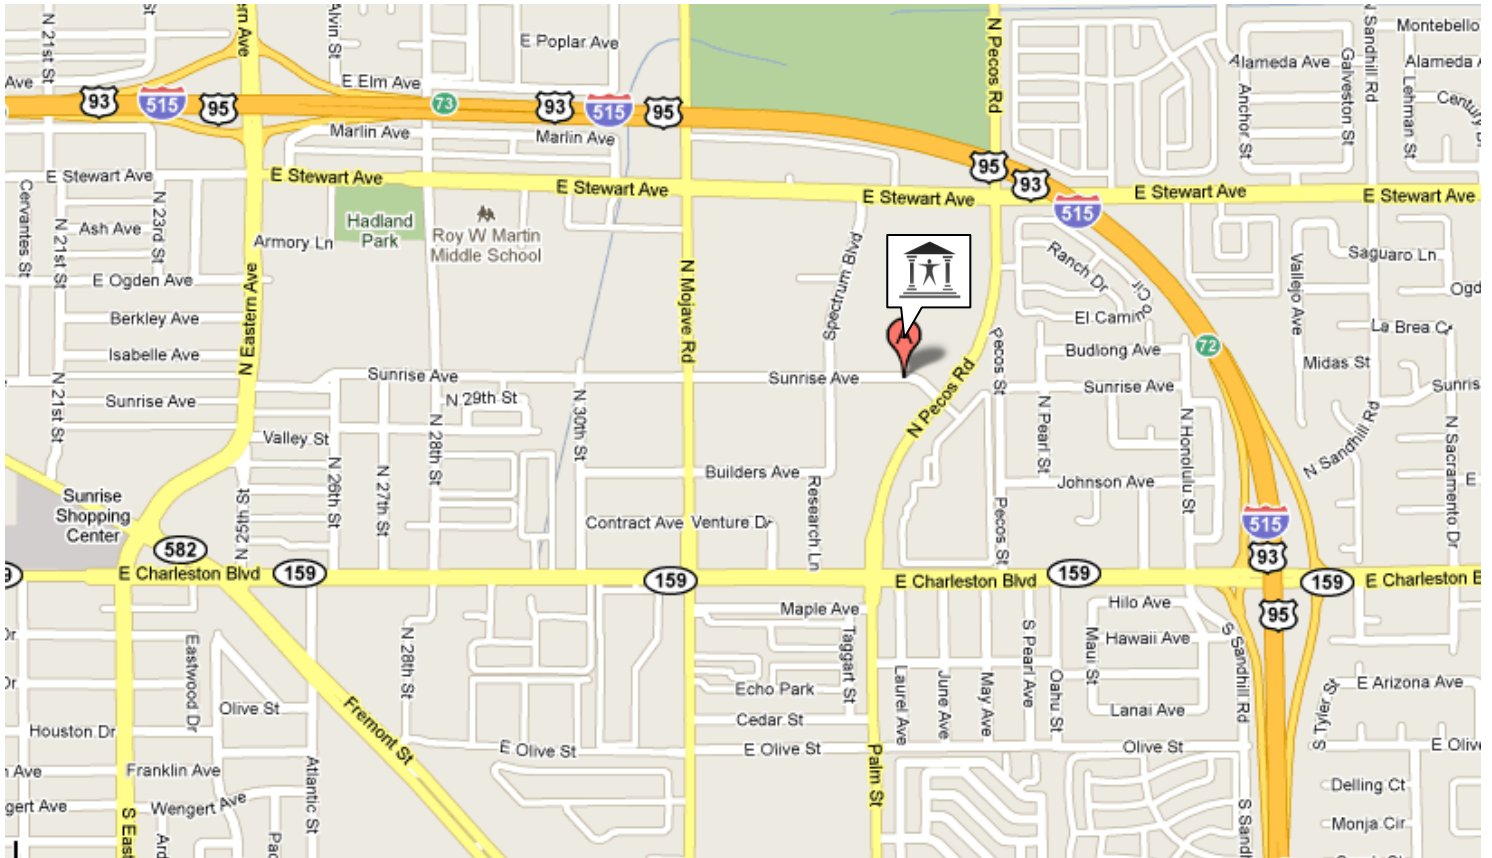

## Directions to American Toxicology (Sunrise Location)

3340 Sunrise Avenue Suite #105

**Monday – Friday 9:00AM – 5:00PM**

## Directions Coming From the 95

- Exit 72 at Charleston and head West
- Continue West on Charleston to Pecos (.3 Miles)
- Turn Right on N Pecos
- Continue North on Pecos to Sunrise Avenue on your Left (331 Feet)
- Turn Left onto Sunrise Ave
- Take your First Right into the parking lot
- Parking lot T's, Take immediate Right
- Turn left into parking lot
- Destination will be ahead of you in the back Right Corner. (North East Corner of the Parking Lot)